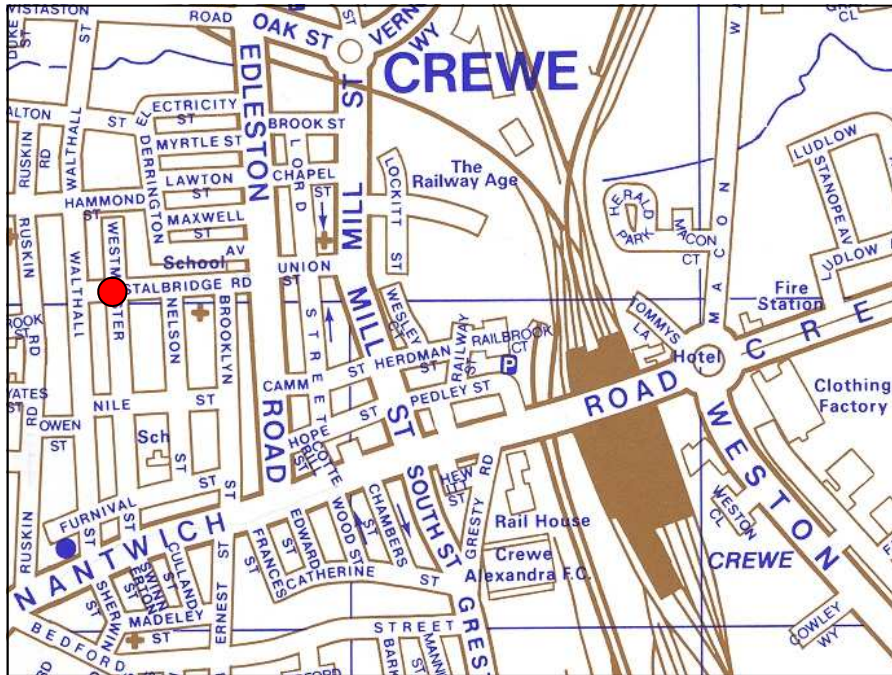

Town Centre

M6

Nantwich

Car parking at Stalbridge Road Clinic:

- There is no car park at Stalbridge Road Clinic.
- Parking is available on the narrow streets surrounding the clinic.

The front door of the clinic is on Stalbridge Road and there is full wheelchair access.

How to get to Stalbridge Road Clinic

Stalbridge Road Clinic is near to Crewe town centre. It is on the corner of Stalbridge Road and Walthall Street.

By road:

Stalbridge Road Clinic can be reached off the main A534 Nantwich to Crewe road, turning down Edleston Road and first left onto Stalbridge Road. Drive along to the end of Stalbridge road and the clinic is on the right hand side.

By bus:

Crewe bus station is on Delamere Street in Crewe, opposite the post office. The nearest bus stop is on Edleston Road, a 10 minute walk to Stalbridge Road Clinic.

By rail:

Crewe station is on Nantwich Road, opposite the Crewe Arms Hotel and near to Crewe Alexandra Football Ground. It is a 20 minute walk from Stalbridge Road Clinic.